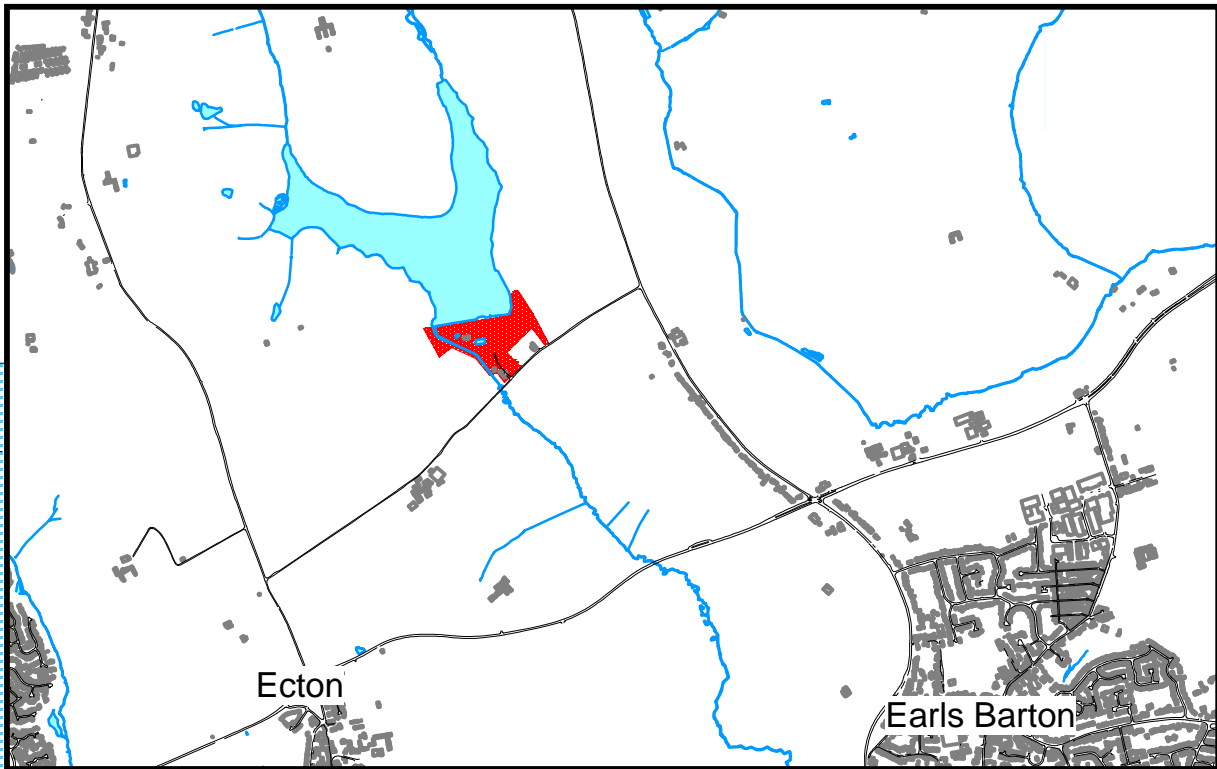

Sywell Country Park Washbrook Lane, Ecton, Northampton

Site: E

KEY

 **Proposed Area for Civil Parking Enforcement**

Scale 1:2,000

© Crown copyright and database rights 2017 Ordnance Survey 100019331.